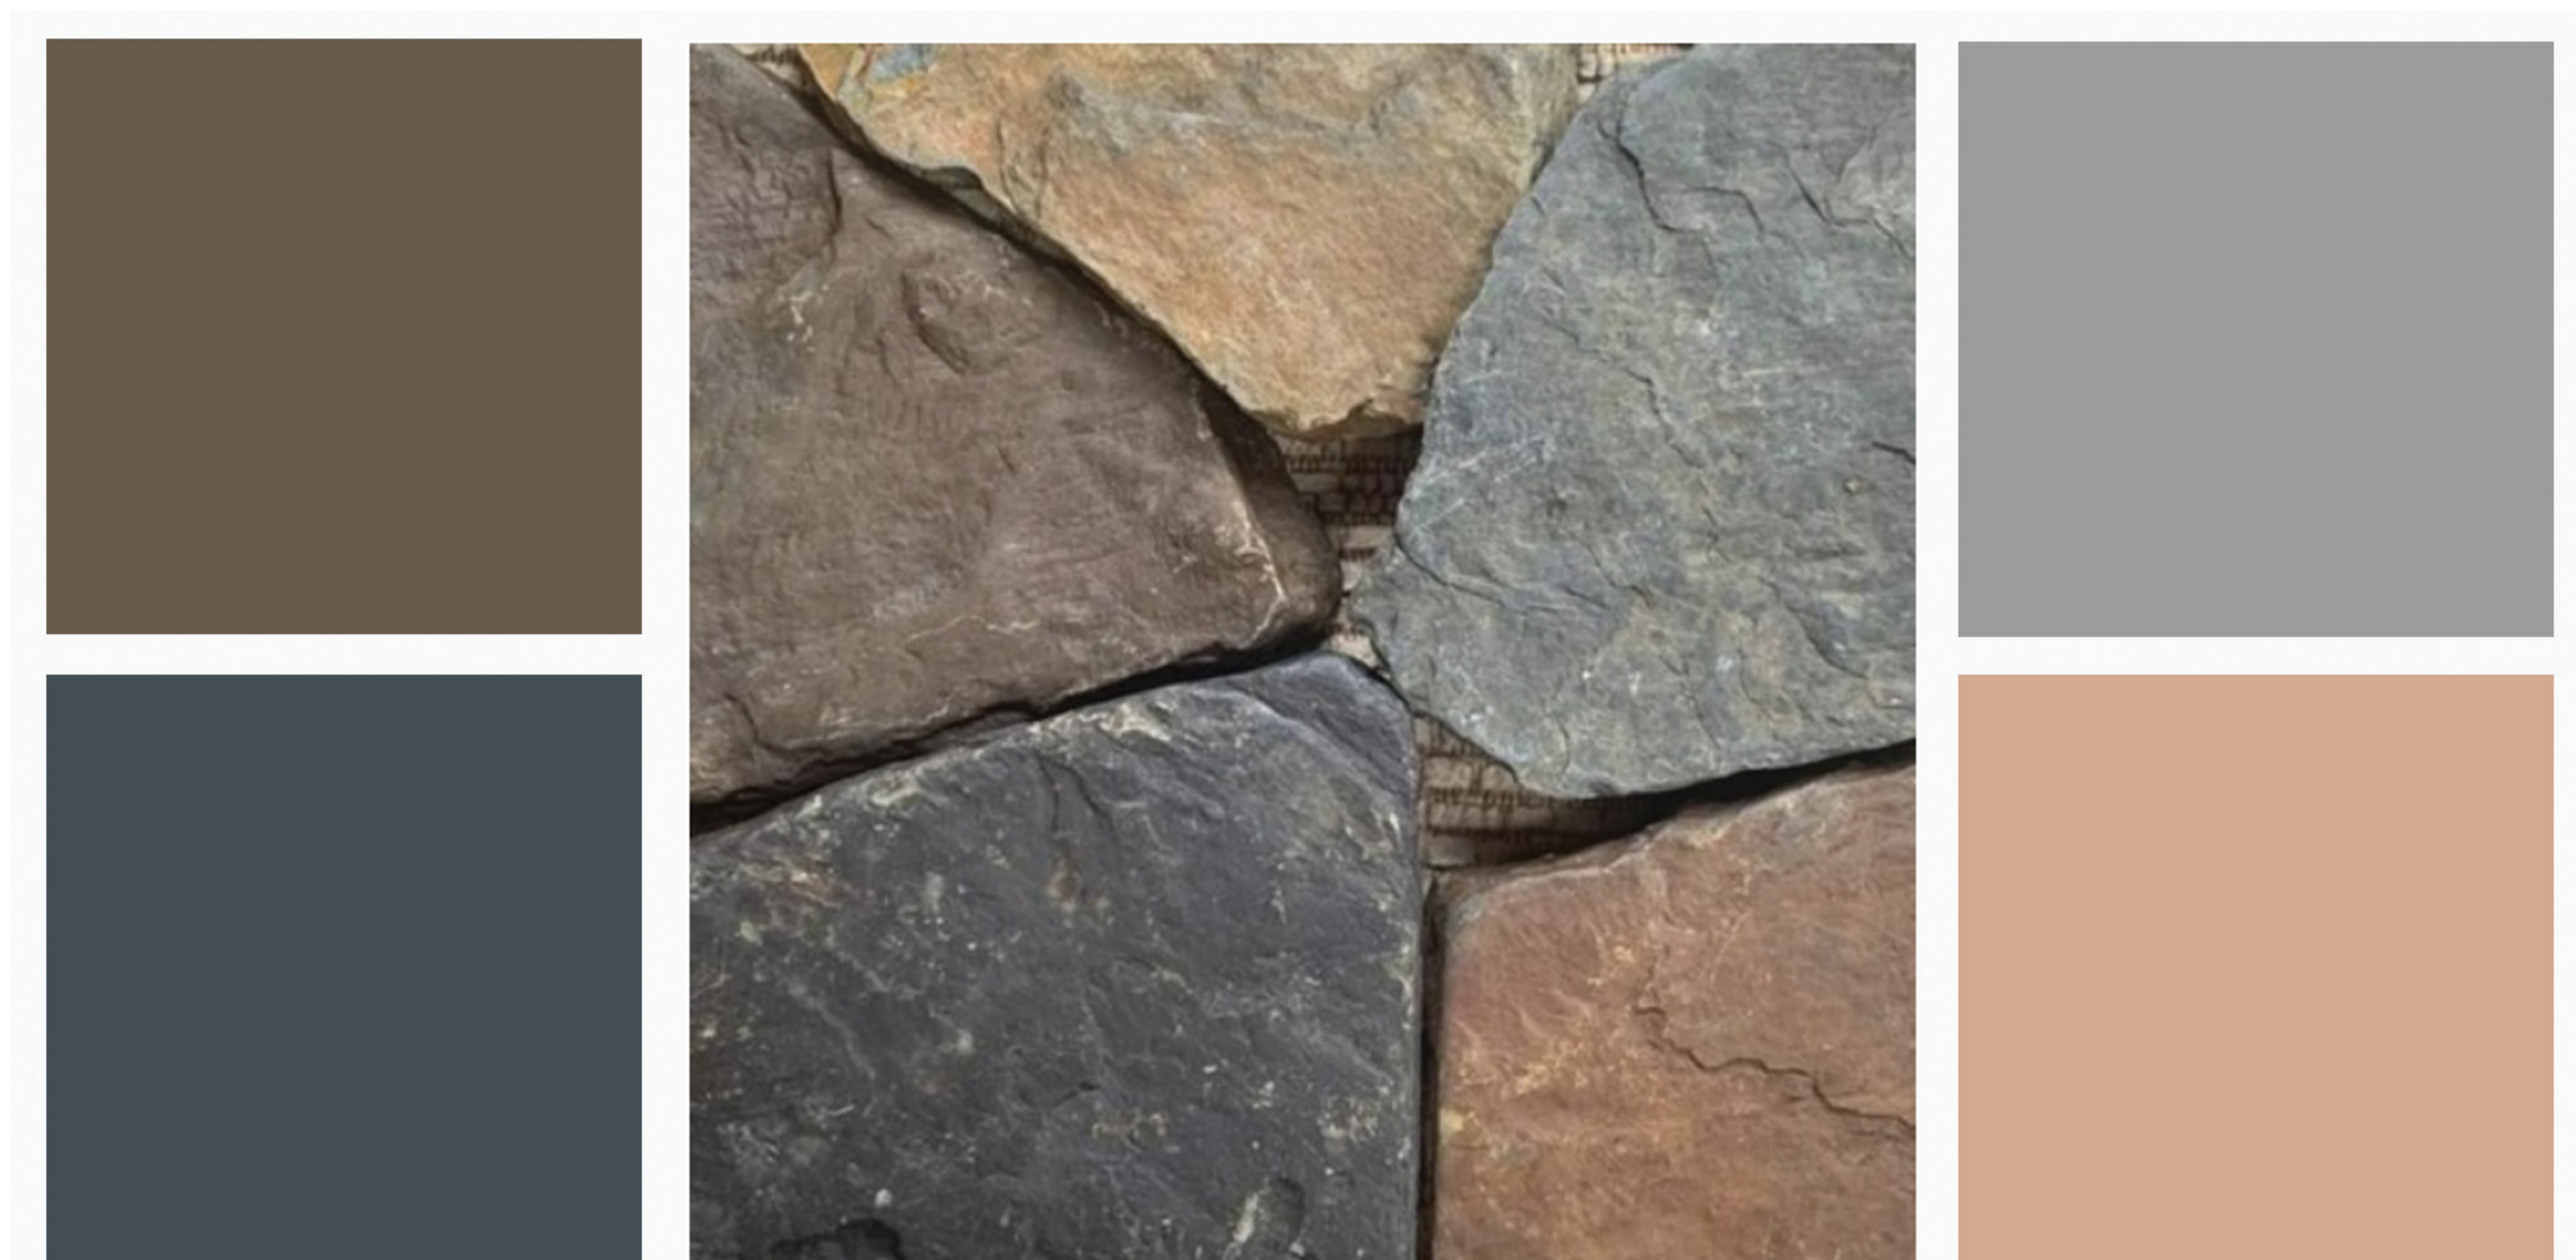

SLP Colourtone is a trading name of Sea and Land Projects Limited
Sea and Land Projects Limited Registered Office: Central House, 20 Central Avenue,
St Andrews Business Park, Norwich, NR7 0HR